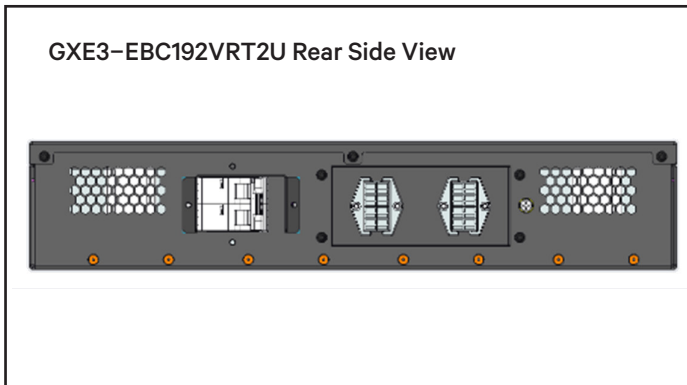

Item No.	Description
1	Support base
2	Spacers

Vertiv™ Liebert® GXE EBC 6-10 kVA I;
 GXE3-EBC192VRT2U / GXE3-EBC240VRT3U

Quick Installation Guide

GXE3- 6 kVA EBC Connection Details

1. Connect EBCs (as shown in the below image) using the provided cable.
2. Close the circuit breaker on the EBC.