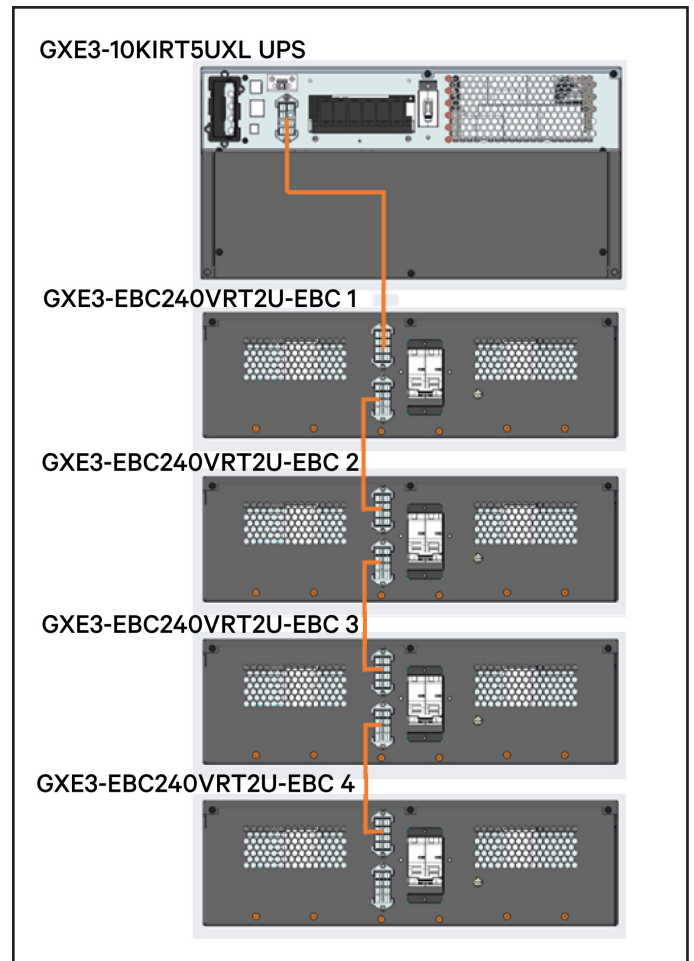

Item No.	Description
1	Support base
2	Spacers

Vertiv™ Liebert® GXE EBC 6-10 kVA I;
 GXE3-EBC192VRT2U / GXE3-EBC240VRT3U

Quick Installation Guide

GXE3- 6 kVA EBC Connection Details

1. Connect EBCs (as shown in the below image) using the provided cable.
2. Close the circuit breaker on the EBC.

GXE3- 10 kVA EBC Connection Details

1. Connect EBCs (as shown in the below image) using the provided cable.
2. Close the circuit breaker on the EBC.

To contact Vertiv Technical Support: visit www.Vertiv.com