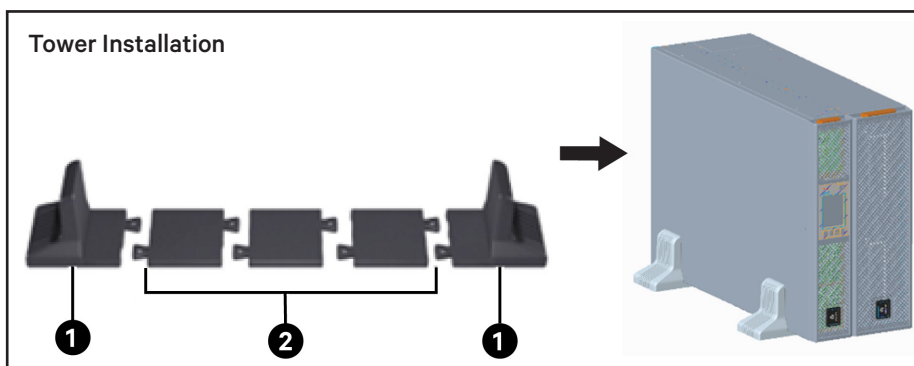

Vertiv™ Liebert® GXE EBC 6-10 kVA I; GXE3-EBC192VRT2U / GXE3-EBC240VRT3U

Quick Installation Guide

Thank you for your recent purchase of a Vertiv UPS! We appreciate your business and are confident that your new product will provide many years of uninterruptible power to your connected equipment. With this purchase, you may also want to consider Vertiv's complete line of racks, PDUs, thermal solutions, KVM switches, and serial consoles. Vertiv also offers a broad array of services and extended warranties. If you require any assistance or support, please don't hesitate to reach out to one of our resellers, local rep firms, or directly to us at 1-800-222-5877 menu option 3, or email at microups.warranty@vertiv.com. We stand ready to support you. We sincerely hope that you'll continue to select Vertiv for all of your future infrastructure needs!

Item No.	Description
1	Support base
2	Spacers

Vertiv™ Liebert® GXE EBC 6-10 kVA I;
 GXE3-EBC192VRT2U / GXE3-EBC240VRT3U

Quick Installation Guide

GXE3- 6 kVA EBC Connection Details

1. Connect EBCs (as shown in the below image) using the provided cable.
2. Close the circuit breaker on the EBC.

GXE3- 10 kVA EBC Connection Details

1. Connect EBCs (as shown in the below image) using the provided cable.
2. Close the circuit breaker on the EBC.

To contact Vertiv Technical Support: visit www.Vertiv.com