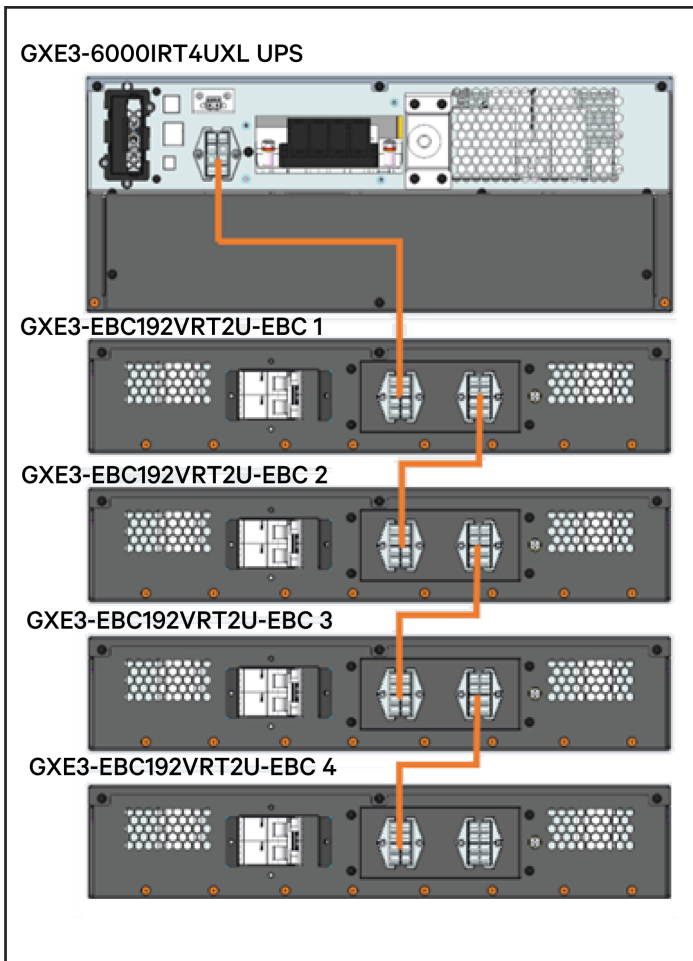

Item No.	Description
1	Support base
2	Spacers

Vertiv™ Liebert® GXE EBC 6-10 kVA I;
 GXE3-EBC192VRT2U / GXE3-EBC240VRT3U

Quick Installation Guide

GXE3- 6 kVA EBC Connection Details

1. Connect EBCs (as shown in the below image) using the provided cable.
2. Close the circuit breaker on the EBC.

GXE3- 10 kVA EBC Connection Details

1. Connect EBCs (as shown in the below image) using the provided cable.
2. Close the circuit breaker on the EBC.

To contact Vertiv Technical Support: visit www.Vertiv.com