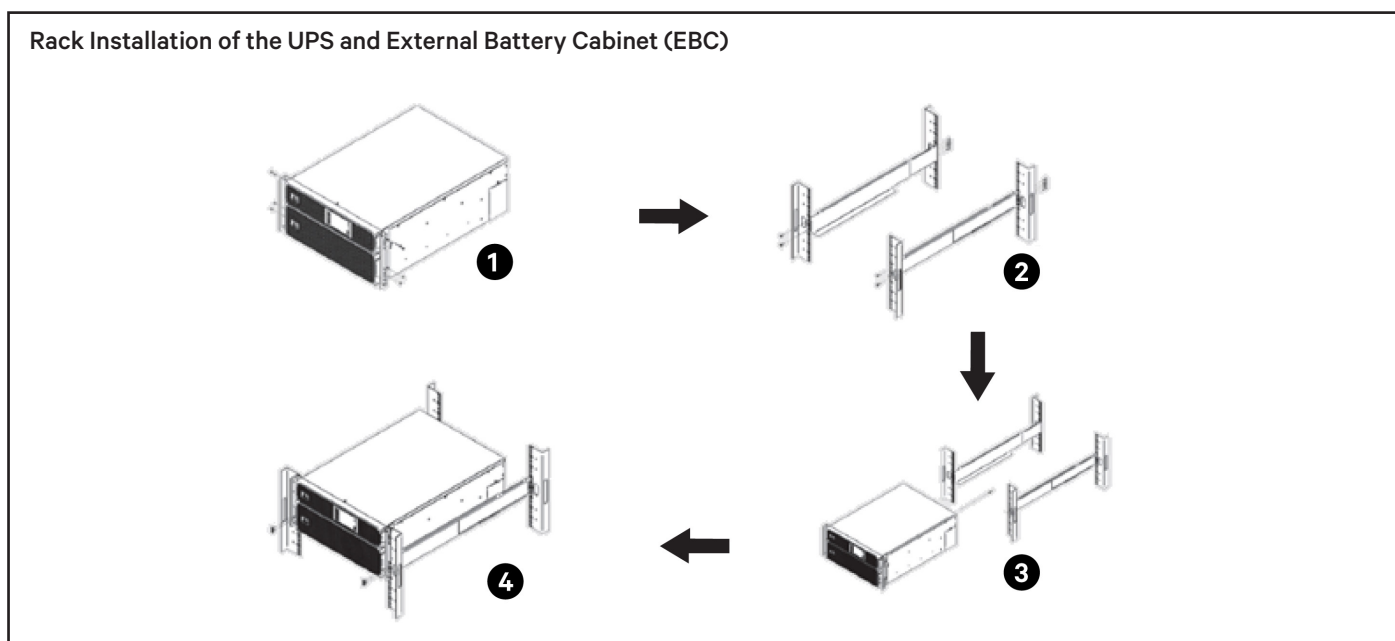

Item No.	Description
1	Support base
2	Spacers

Vertiv™ Liebert® GXE EBC 6-10 kVA I;
 GXE3-EBC192VRT2U / GXE3-EBC240VRT3U

Quick Installation Guide

GXE3- 6 kVA EBC Connection Details

1. Connect EBCs (as shown in the below image) using the provided cable.
2. Close the circuit breaker on the EBC.