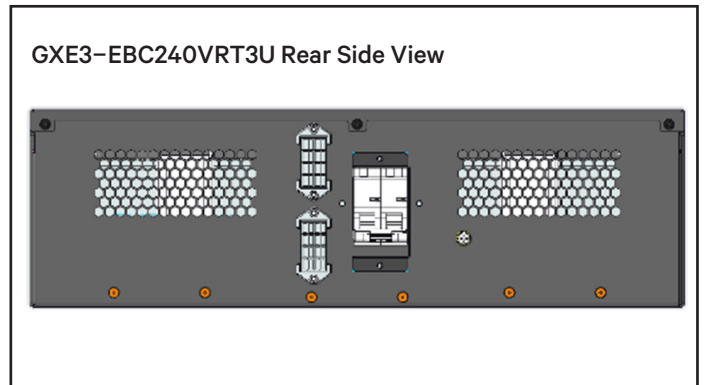

Item No.	Description
1	Support base
2	Spacers

Vertiv™ Liebert® GXE EBC 6-10 kVA I;
 GXE3-EBC192VRT2U / GXE3-EBC240VRT3U

Quick Installation Guide

GXE3- 6 kVA EBC Connection Details

1. Connect EBCs (as shown in the below image) using the provided cable.
2. Close the circuit breaker on the EBC.