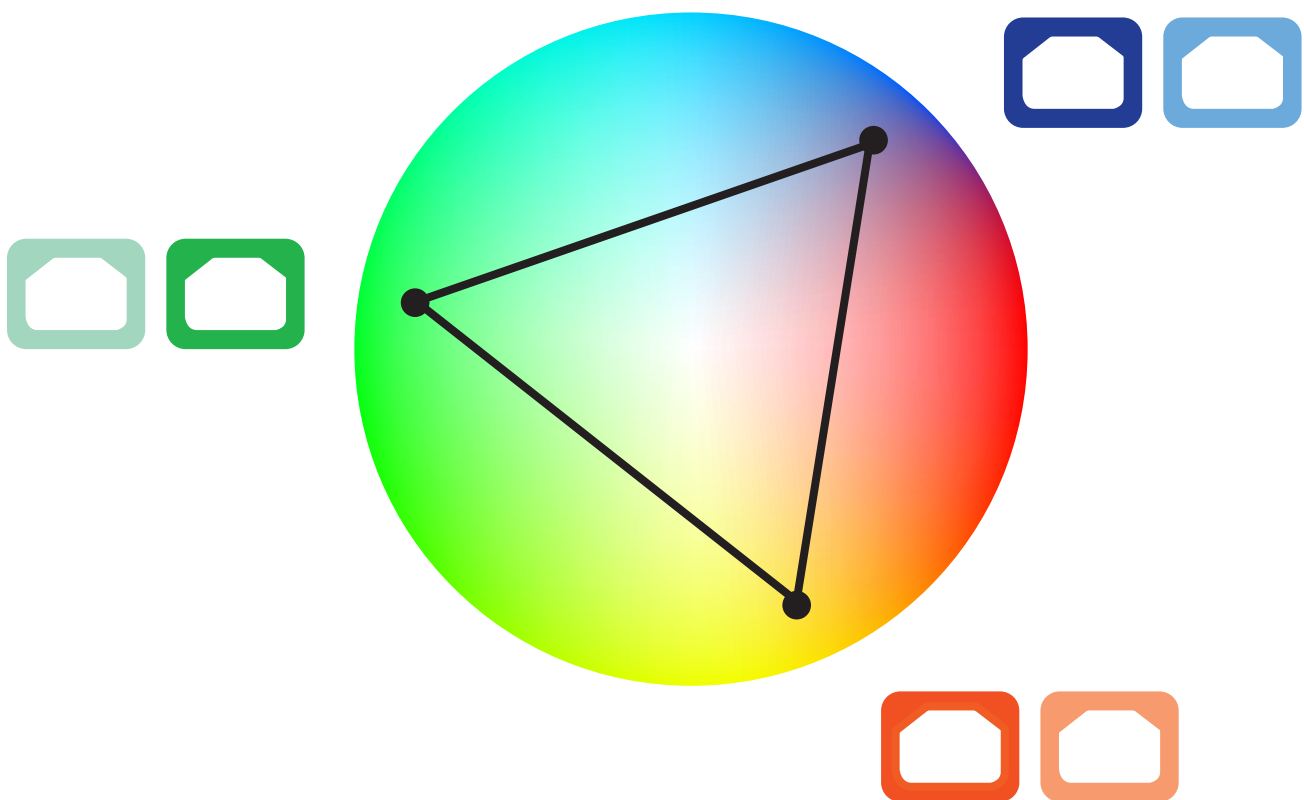

### 8 Available Colors:

## Theory Behind the Outlet Colors

The outlet colors were methodically chosen based on the color triad theory. A color triad is 3 colors that are at an even space around the color wheel. To the human eye this allows for a clear separation of each color and in turn allows a less saturated or lighter version of those colors to be clearly associated with the primary color but still distinguishable between the two.